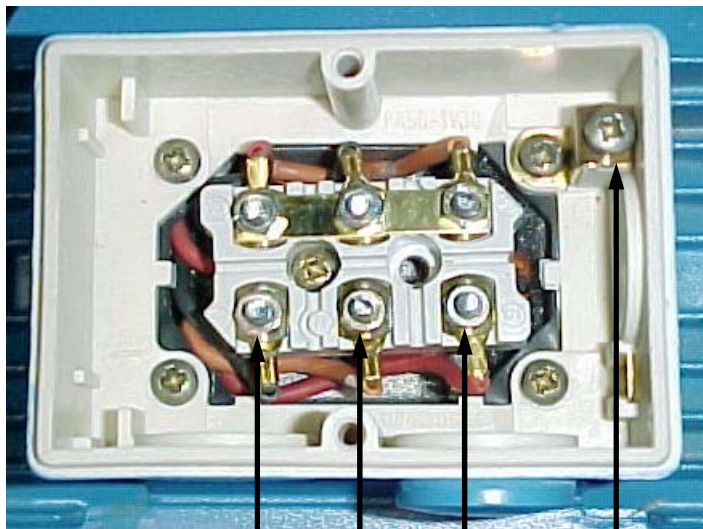

Branch Office
4431 Dairyman's Circle
Naperville, IL 60564
Ph # 630-922-6145
Fx # 630-922-6146
jmener@aol.com

WIRING FOR HIGH VOLTAGE (460V) ON 762 SERIES VACUUM PUMP

LINE 1

LINE 3

LINE 2

GROUND